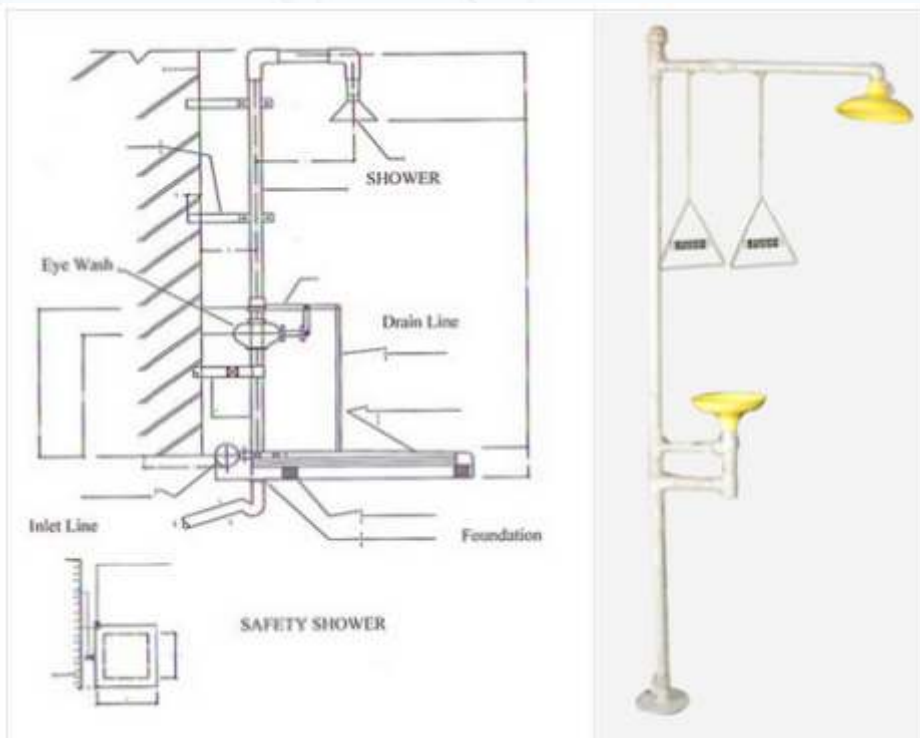

Chloro Tech
EQUIPMENTS PVT. LTD.

Safety Shower

Safety Shower & Wash Detail

This Print is the Property of Chlorotech Eng. Co. It is to be used only for the Purpose for which it was lent and must not be used in any way detrimental to the interest of this company and is subject to return on demand.

APPROVED BY Hiren Kansara	DRAW BY Meetal Patel	PROJECTION	DRAWING NO. A-A 70020-08-05
STANDARD	CHECKED BY Mohd K	